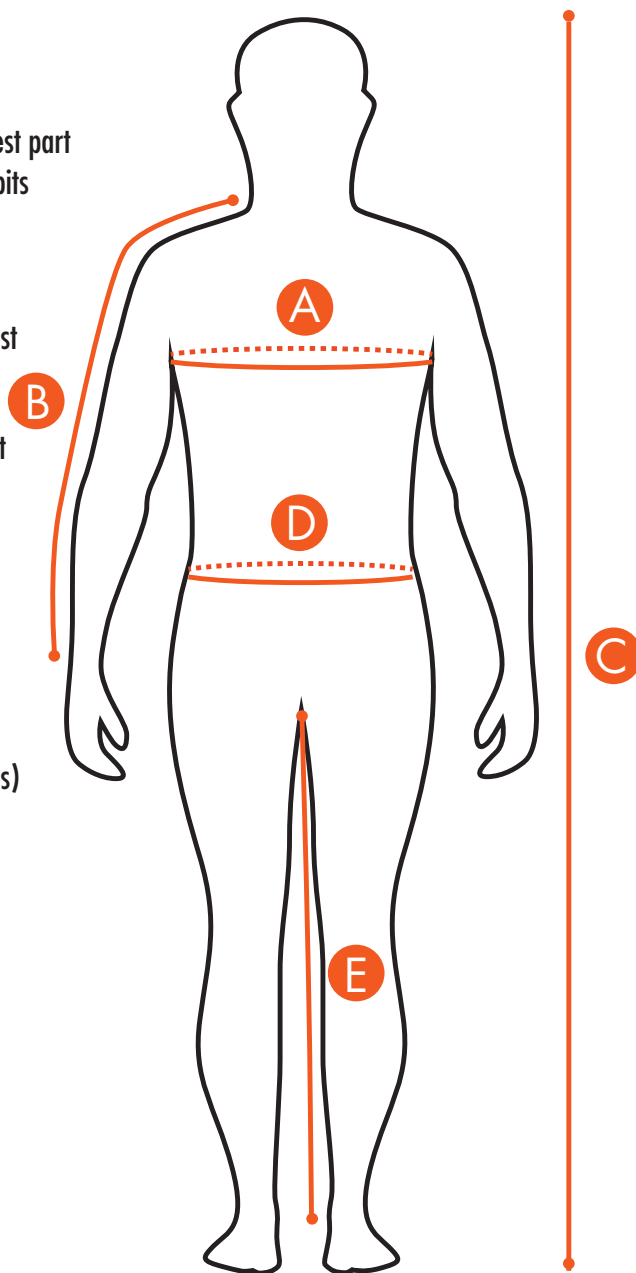

KIDS MX GEAR

A Chest: Measure around the fullest part of the chest just under the arm pits

B Arm length: measure from shoulder (humerus) collar to wrist

C Rider height from bottom of feet to top of head

D Waist: Measure around the waistline, horizontal over navel

E Inseam: measure from crotch to ankle (Medial Malleolus)

SIZING TABLE

JERSEY SIZING	A. CHEST	B. ARM LENGTH	C. RIDER HEIGHT
S	86–90 cm	67-69 cm	110–120 cm
M	90–94 cm	69-71 cm	120–130 cm
L	94-98 cm	71-72 cm	130–140 cm
XL	98-102 cm	72-74 cm	145–155 cm
PANTS SIZING	D. WAIST	E. INSEAM	C. RIDER HEIGHT
20	53–60 cm	57–61 cm	110–120 cm
22	60–64 cm	61–65 cm	120–130 cm
24	64–68 cm	65-69 cm	130–140 cm
26	68–72 cm	69–73 cm	140–150 cm
27	72–76 cm	73–77 cm	150–160 cm