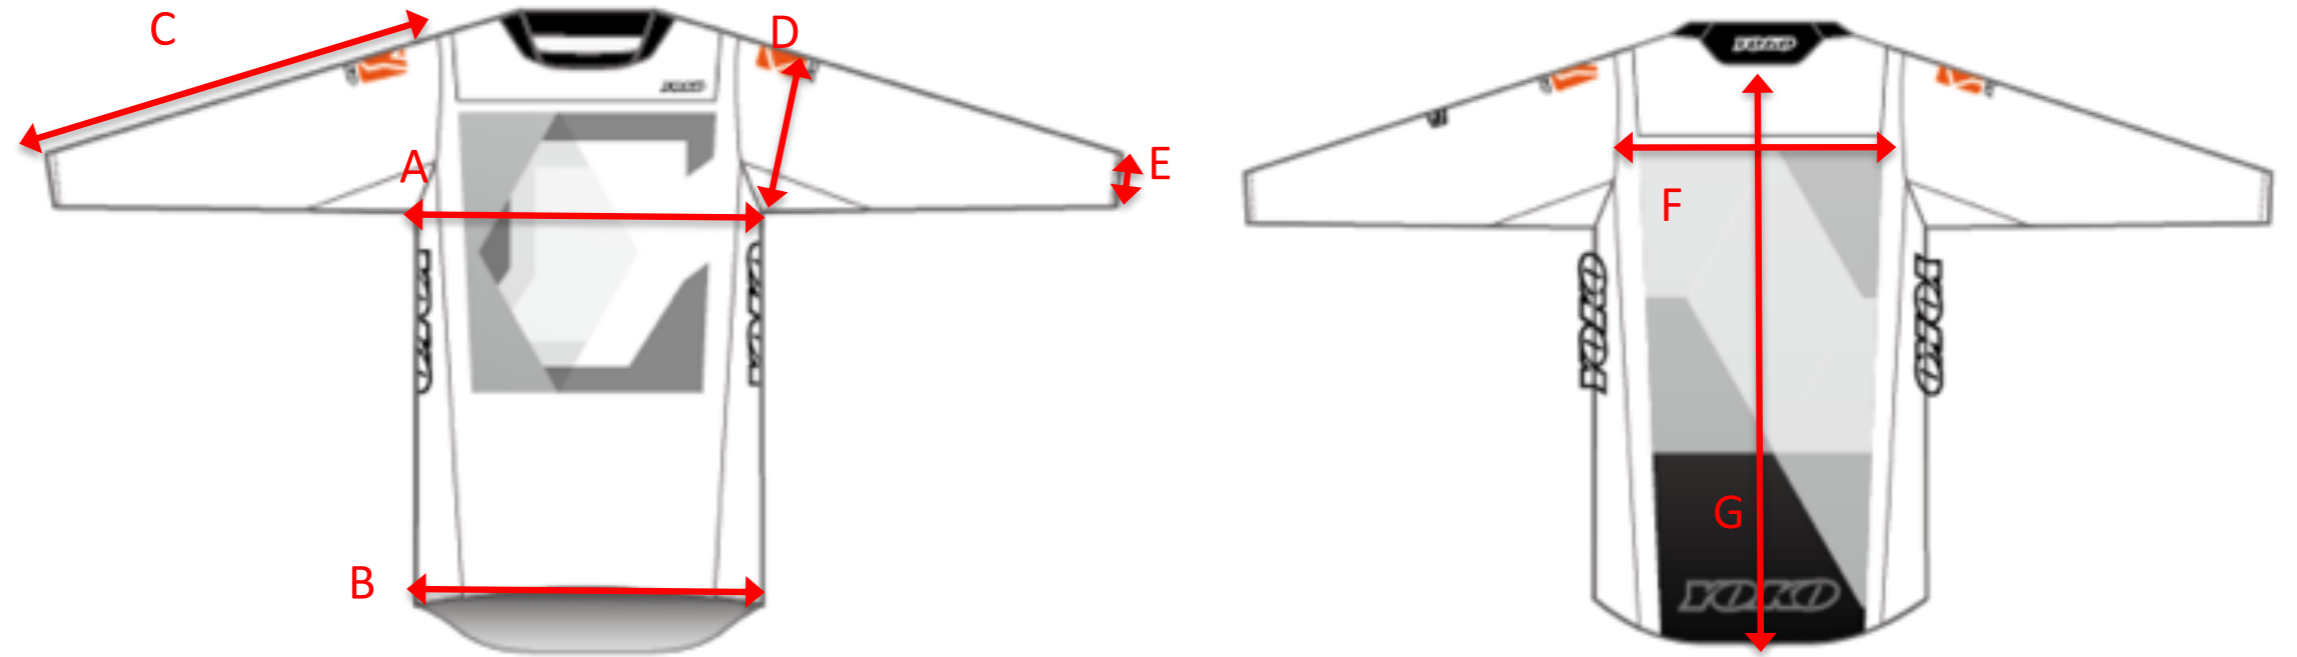

MEASURING TABLE - KISA JERSEY KIDS

		(CM)			
2019-1-21		S	M	L	XL
A	1/2 CHEST WIDTH	40	44	47	50
B	1/2 BOTTOM WIDTH	40	44	47	50
C	SLEEVE LENGTH(SHOULDER INCLUDED)	56	61	62	70
D	1/2 ARMHOLE WIDTH	17	19	20	21
E	1/2 CUFF WIDTH	7,0	8,0	9,0	10,0
F	BACK LENGTH	57	62	67	70