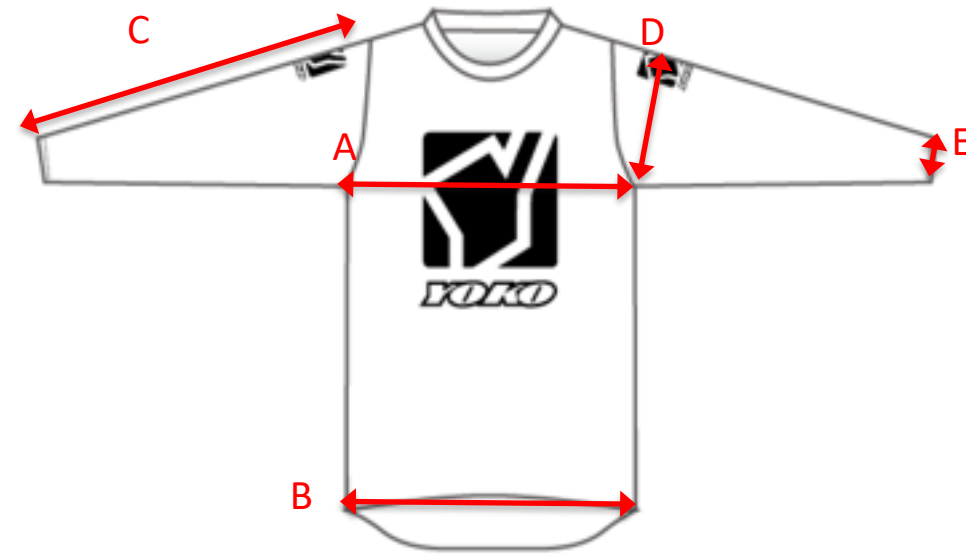

## MEASURING TABLE - SCRAMBLE JERSEY KIDS

|   |                                  | (CM) |     |     |      |
|---|----------------------------------|------|-----|-----|------|
|   | 2019-1-21                        | S    | M   | L   | XL   |
| A | 1/2 CHEST WIDTH                  | 40   | 44  | 47  | 50   |
| B | 1/2 BOTTOM WIDTH                 | 40   | 44  | 47  | 50   |
| C | SLEEVE LENGTH(SHOULDER INCLUDED) | 56   | 61  | 62  | 70   |
| D | 1/2 ARMHOLE WIDTH                | 17   | 19  | 20  | 21   |
| E | 1/2 CUFF WIDTH                   | 7,0  | 8,0 | 9,0 | 10,0 |
| F | BACK LENGTH                      | 55   | 60  | 65  | 68   |