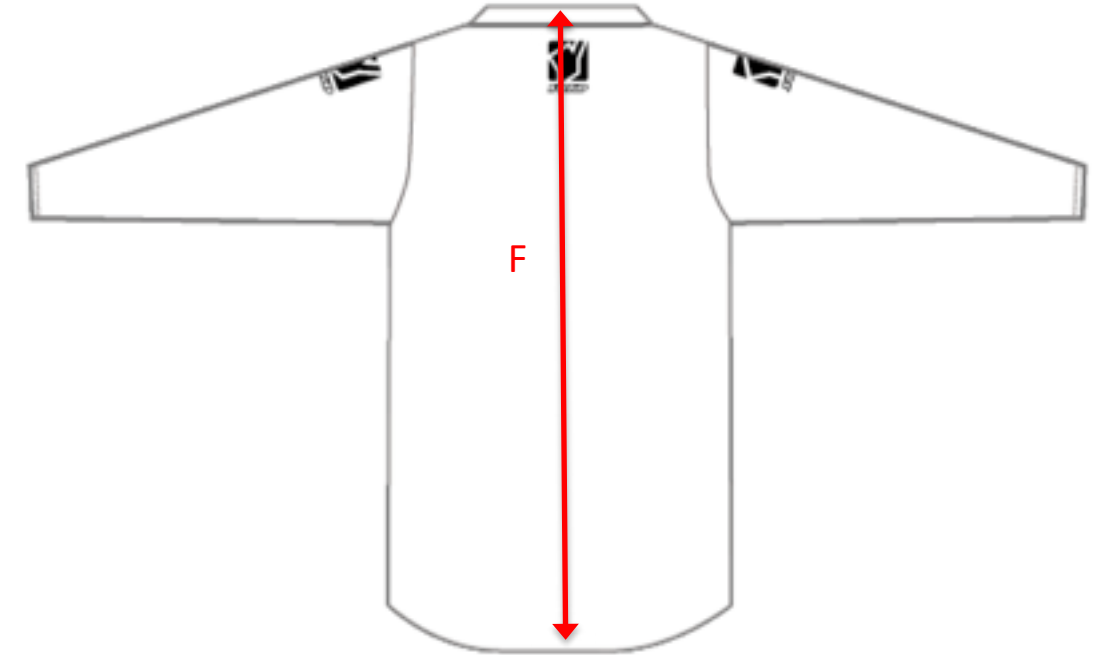

## MEASURING TABLE - SCRAMBLE JERSEY KIDS

|   |                                  | (CM) |     |     |      |
|---|----------------------------------|------|-----|-----|------|
|   | 2019-1-21                        | S    | M   | L   | XL   |
| A | 1/2 CHEST WIDTH                  | 40   | 44  | 47  | 50   |
| B | 1/2 BOTTOM WIDTH                 | 40   | 44  | 47  | 50   |
| C | SLEEVE LENGTH(SHOULDER INCLUDED) | 56   | 61  | 62  | 70   |
| D | 1/2 ARMHOLE WIDTH                | 17   | 19  | 20  | 21   |
| E | 1/2 CUFF WIDTH                   | 7,0  | 8,0 | 9,0 | 10,0 |
| F | BACK LENGTH                      | 55   | 60  | 65  | 68   |