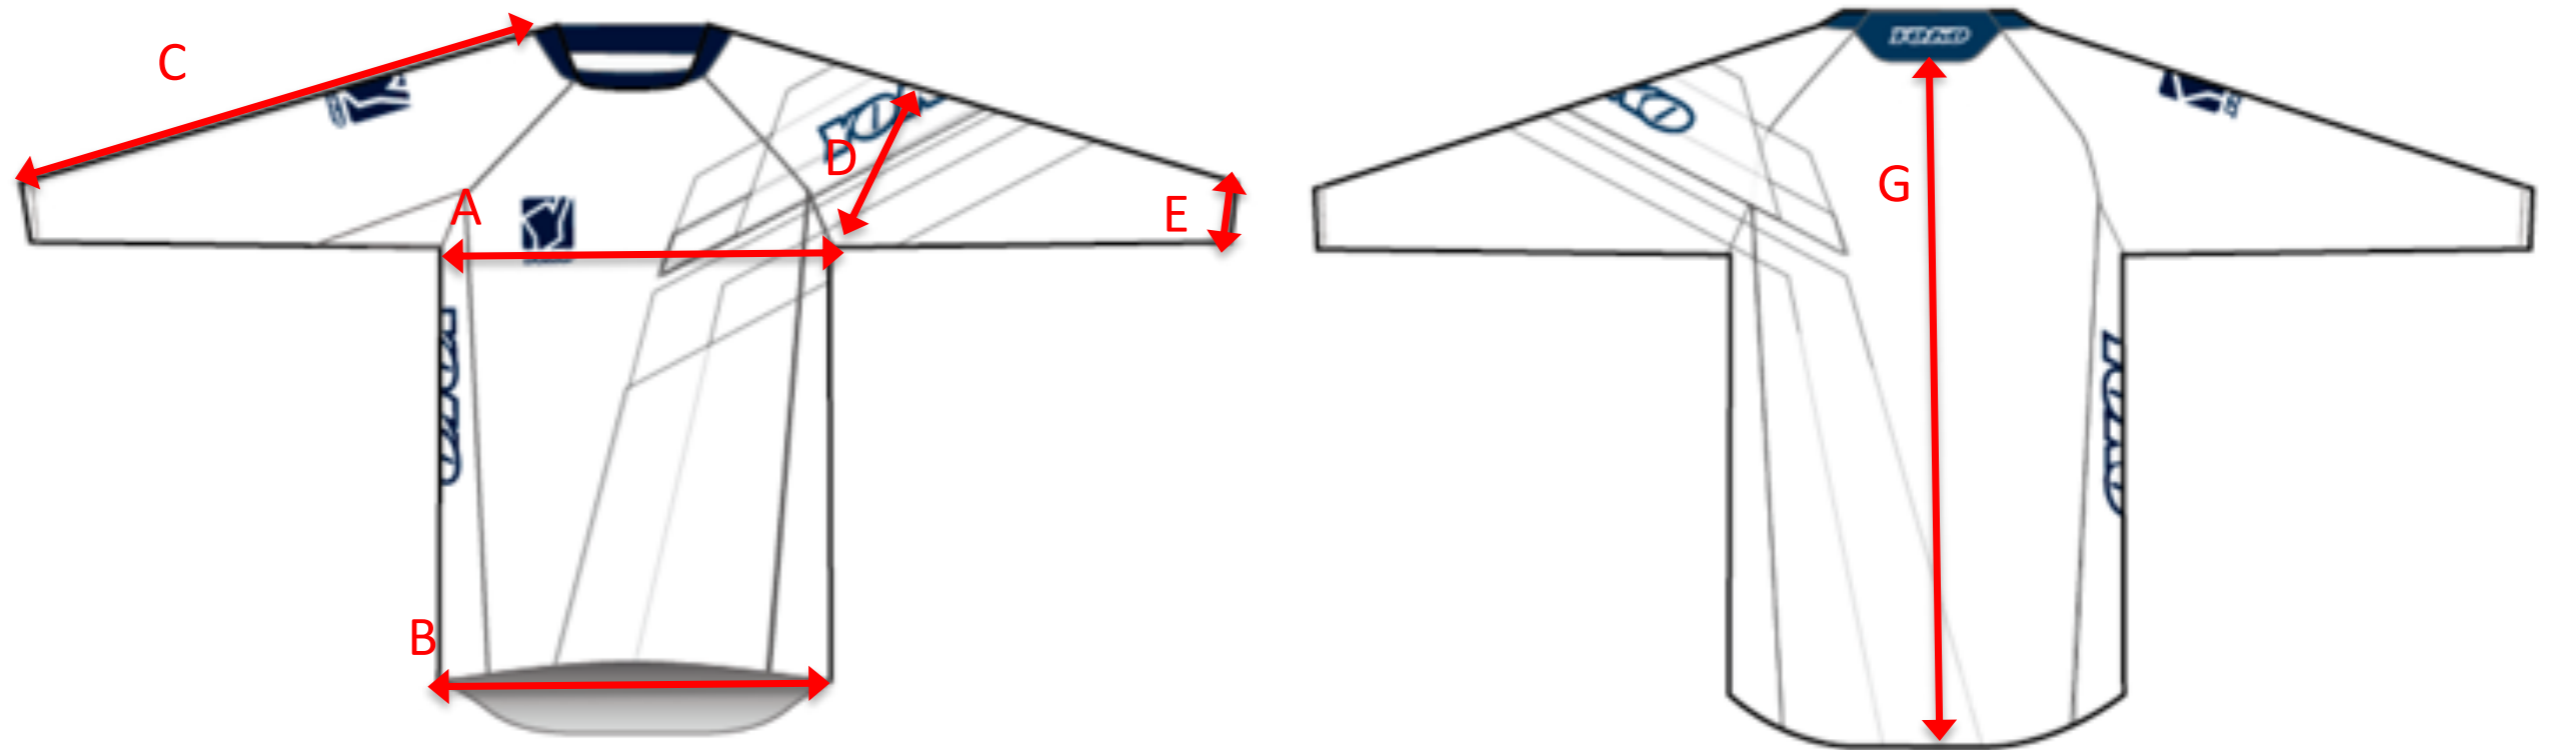

## MEASURING TABLE - VIILEE JERSEY KIDS (2019)

		(CM)			
	2019-1-21	S	M	L	XL
A	1/2 CHEST WIDTH	40	44	47	50
B	1/2 BOTTOM WIDTH	40	44	47	50
C	SLEEVE LENGTH	56	61	62	70
D	1/2 ARMHOLE WIDTH	17	19	20	21
E	1/2 CUFF WIDTH	7,0	8,0	9,0	10,0
G	BACK LENGTH	57,5	62,5	67,5	70,5